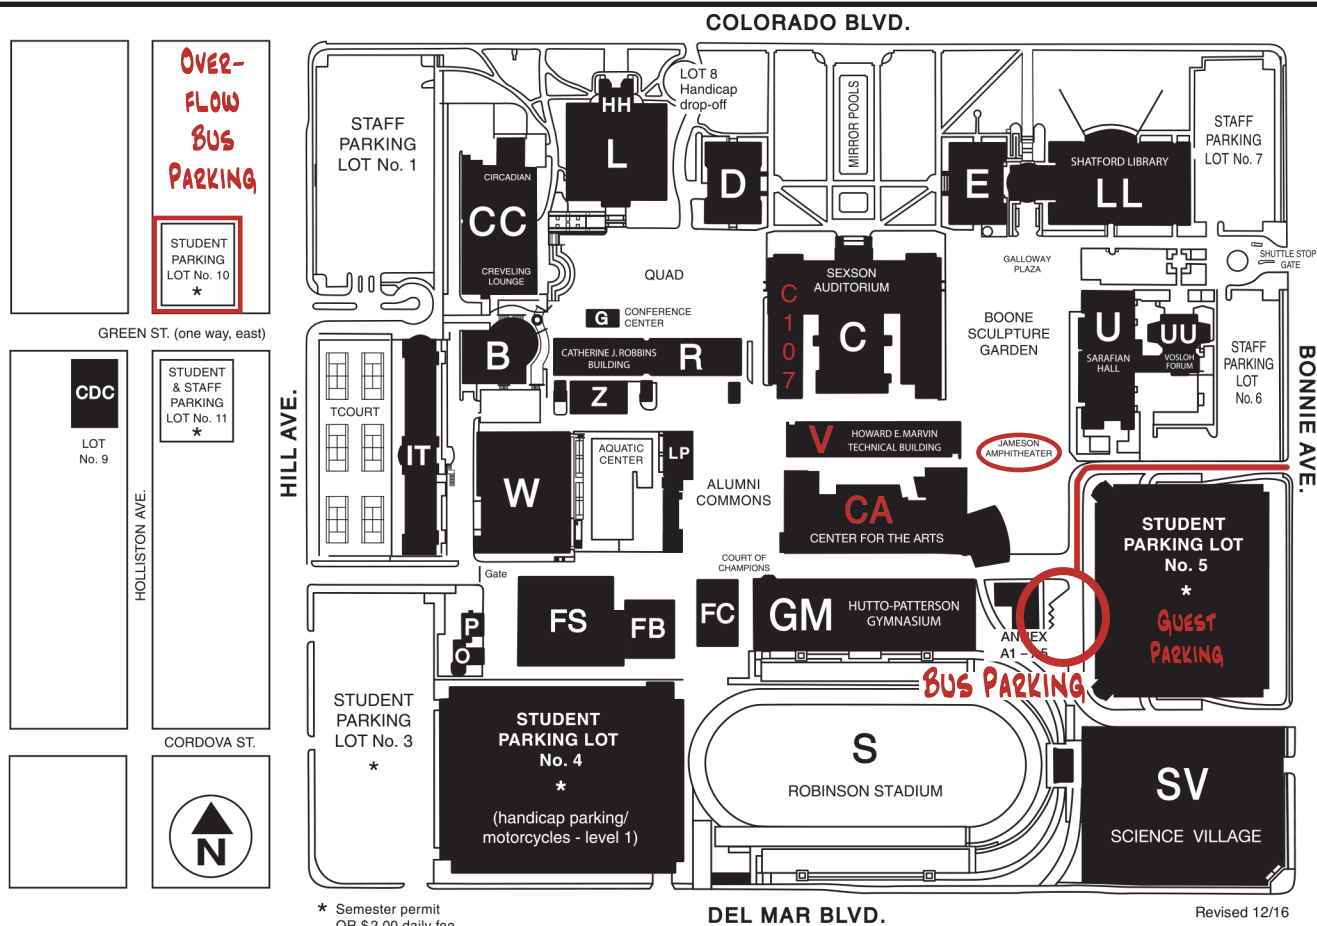

PASADENA CITY COLLEGE - CAMPUS MAP

1570 E. Colorado Blvd., Pasadena, CA 91106-2003 • (626) 585-7123 • www.pasadena.edu

* Semester permit
OR \$2.00 daily fee

Revised 12/16

Academic Affairs	C229	Fiscal Services	C203	Photo ID	R201
Admissions and Records	L113	Forum	UU	Police and Safety Services	B210
Assessment.....	D205	Foundation	CDC217	Pool.....	Aquatic Center
Athletics Department	GM201	Gymnasium	GM	President's Office	C235
Bookstore	B	Harbeson Hall.....	HH	Publications Office	C150
Boone Family Art Gallery.....	CA103	Health Sciences		Registration	L113
Business Division	C121	Division	CEC-B6, W204	Robinson Stadium	S
Business and College Services	C237	Howard E. Marvin Technical Bldg.	V	Sarafian Hall	U
CalWORKs	L107	Human Resources	C204	Sexson Auditorium	C230
Campus Center	CC	Hutto-Patterson Gymnasium.....	GM	Shattford Library	LL
Campus Use	R201	Industrial Technologies Building	IT	Social Sciences Division	C321
Career and Technical Education	IT200	Information Technology Services.....	LL	Strategic Communications	
Career Center	L103	International Student Center	D204	and Marketing	C241
Cashier	L	Kinesiology, Health and		Student Business Services	B203
Catherine J. Robbins Building.....	R	Athletics Division.....	GM201	Student Health Services	D105
Center for the Arts Building	CA	Lancers Pass (Cafeteria)	LP	Student Life	CC105
Ceramics Lab	Z	Languages Division.....	C247	Student Services (Dean).....	D108
Circadian	CC	Learning Assistance Center	D300	Student Services (Vice President)	L112
Conference Center.....	G	Library	LL	Study Abroad Office	C229
Counseling Services.....	L104	Lillian Vosloh Forum.....	UU	Tennis Courts	TCOURT
Creveling Lounge	CC	Little Theatre	C106	The Piazza (Cafeteria)	CC
Disabled Student Programs		Mathematics Division	R322	Track and Field.....	S
and Services	D209	Natural Sciences Division	SV6	Veterans Resource Center.....	W108
Engineering & Technology		Observatory/Planetarium.....	O/P	Veteran's Services	L113
Division.....	IT200	Outreach, Degree and		Visual Arts and Media Studies	
English Division	C245	Transfer Services.....	L110	Division	CA102
EOP&S	L107	PCC Extension	IT200	Westerbeck Recital Hall.....	CA140
Facilities Services/Shops	FS	Performing and Communication			
Financial Aid	L114	Arts Division.....	CA119		